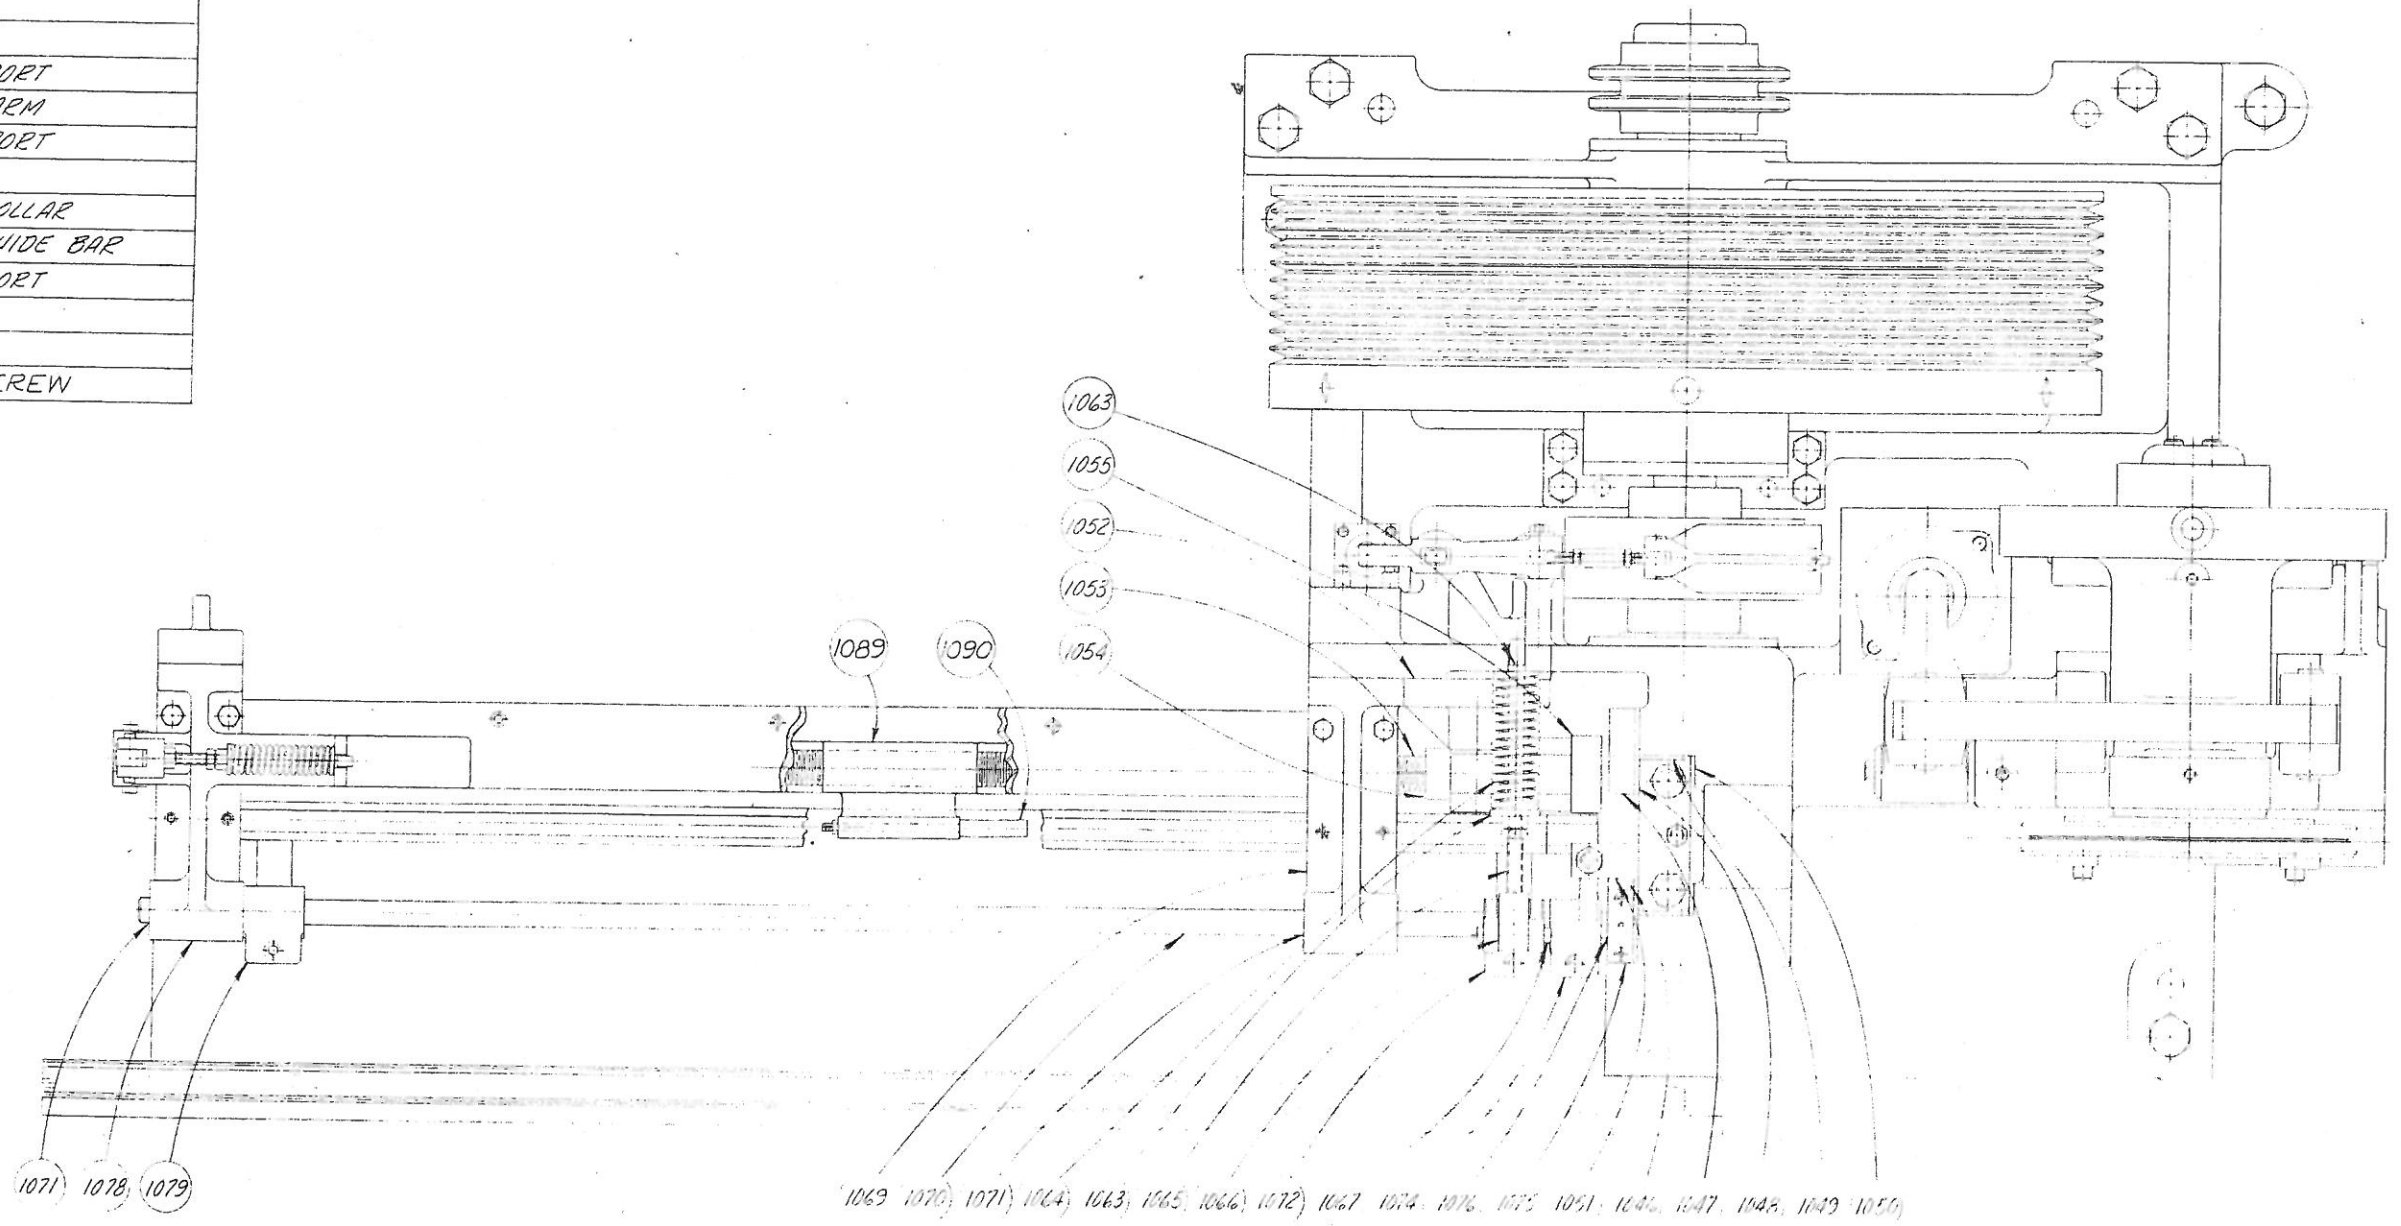

1047	COVER PLATE (R.H.)
1048	BRASS LINERS
1049	SIDE LINERS
1050	FRONT LINERS
1051	FULC. SHAFT ARM ACT.
1052	STOCK GAGE RELEASE BRACKET
1053	STOCK GAGE ADJUSTING SCREW
1054	ADJ. SCREW END GUIDE
1055	STOCK GAGE RETURN COLLAR
1063	COLLARS FOR SHUTTER SPRING
1064	SHUTTER SPRING
1065	SHUTTER ROD SUPPORT
1066	SPRING ROD EYE
1067	SPRING ROD EYE PIN
1069	FRONT SUPPORT BRKT. FOR GUIDE BAR
1070	SHUTTER FULC. SHAFT
1071	BUSHINGS
1072	FRONT SHUTTER ANGLE SUPPORT
1074	SHUTTER FULC. SHAFT ACT. ARM
1075	SHUTTER FULC. SHAFT SUPPORT
1076	BUSHING
1077	SHUTTER FULC. SHAFT RET. COLLAR
1078	REAR SUPPORT BRKT FOR GUIDE BAR
1079	REAR SHUTTER ANGLE SUPPORT
1089	STOCK GAUGE
1090	STOCK GAUGE EXTENSION SCREW

18112012  
 PARTS LIST  
 201  
 NOTE: DO NOT SCALE DRAWING  
**Ajax**  
 THE  
 CLEVELAND, OHIO 44112  
 DRAWN BY: [blank] DATE: 5-23-18  
 CHECKED BY: [blank] ENG. NO: 3410-1131  
 TRACED BY: [blank] FILE NO: F