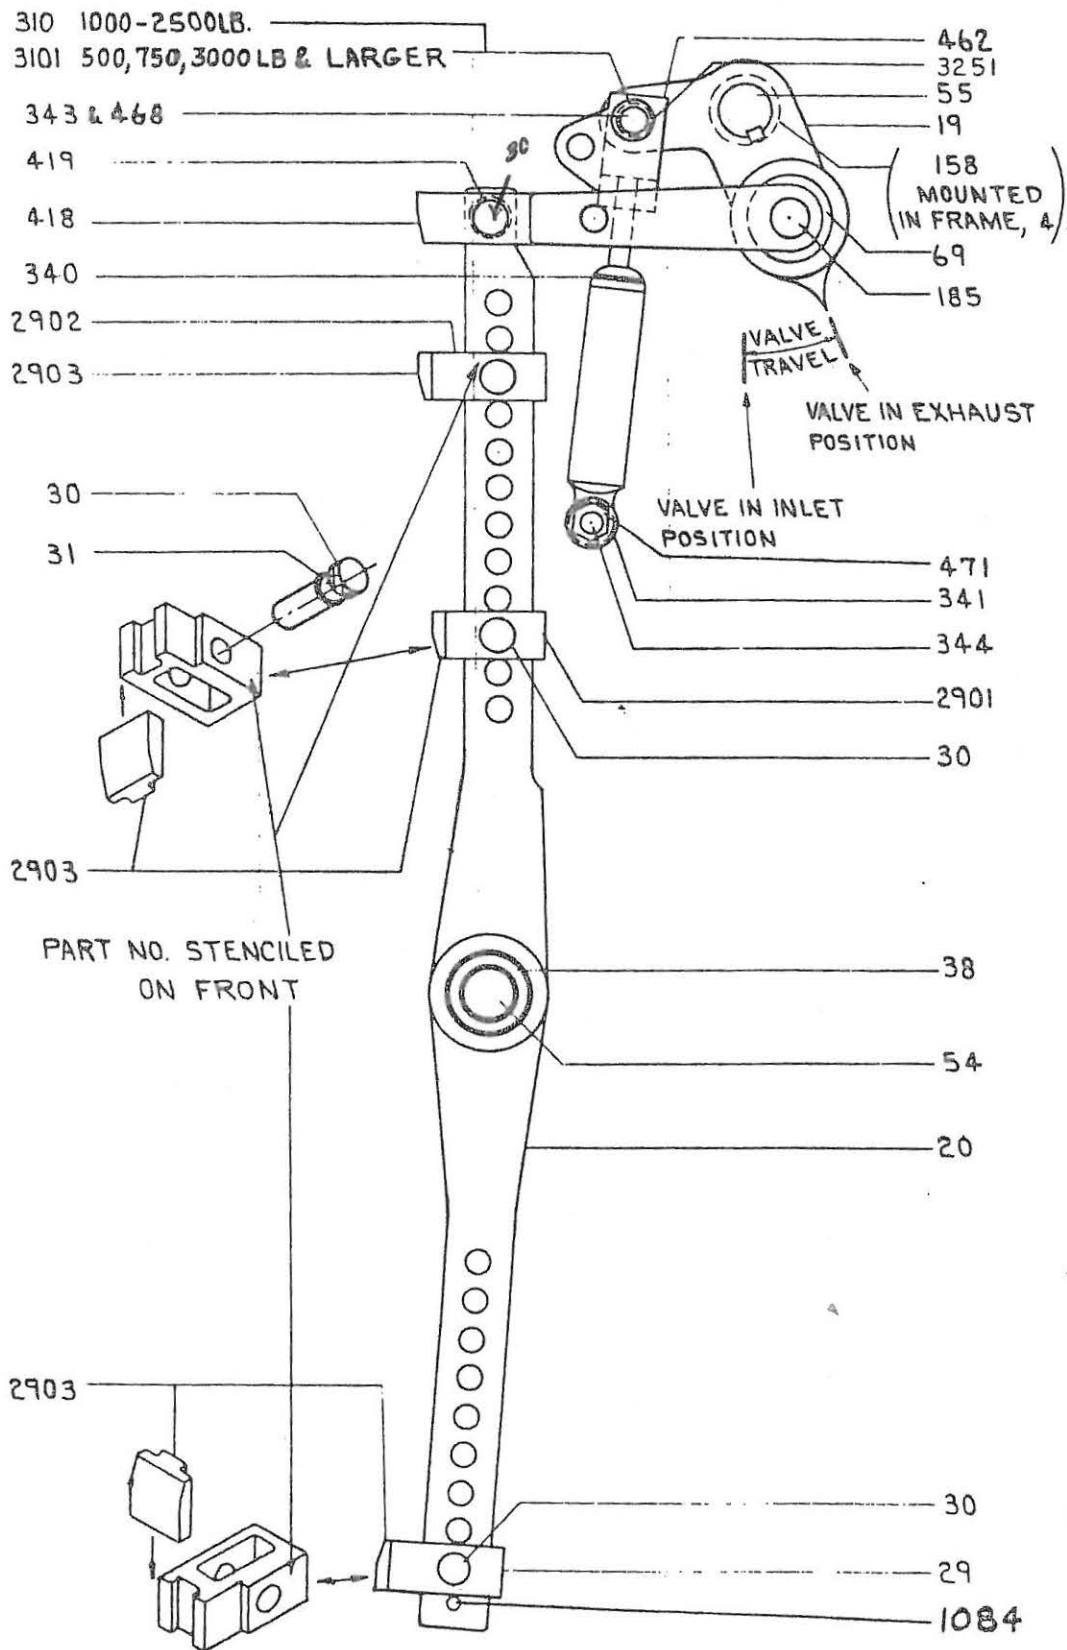

SECTION IXPARTS LISTS - OPERATING LINKAGE

<u>Pc. No.</u>	<u>Name</u>
4	Frame
19	Cam Lever
20	Rocker
29	Dog
2901	Dog
2902	Dog
2903	Dog Tip
30	Lock Pin
31	Snap Ring
38	Rocker Bushing
54	Rocker Shaft
55	Lever Shaft
69	Coupling Joint
158	Bushing
185	Pin
310	Bushing (1000 lb. thru 2500 lb.)
3101	Bushing (500, 750, 3000 lb. & larger)
3251	Washer (3000 lb. & larger)
340	Shock Absorber
343	Pin
344	Mounting Shaft
418	Connection Rod
419	Bushing
462	Coupling
468	"O" Ring
471	Washer
1084	Set Screw

SECTION IX - CECO-DROP - LINE DRAWINGS & PARTS LISTS

OPERATING LINKAGE