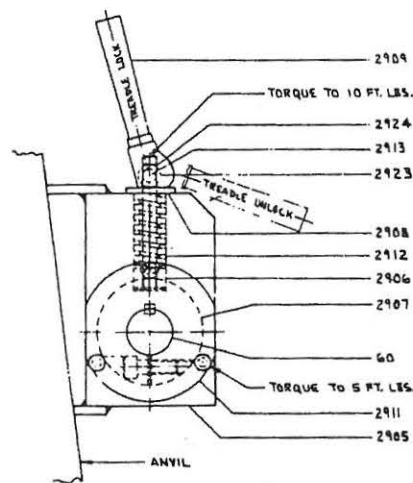

SECTION IXPARTS LISTS - SHORT STROKE ATTACHMENT

<u>Pc. No.</u>	<u>Name</u>
30	Pin
31	Snap Ring
60	Treadle Shaft
94	Treadle Board
365	Lock Cylinder
366	Adjusting Dog
367	Piston
370	Washer
371	Cup Leather
372	Spring
373	Pin
375	Plate
376	Plate
377	Valve (optional long and short stroke)
378	Bolt
381	Lock Cylinder Clamp

PARTS LISTS - TREADLE LOCK ARRANGEMENT

60	Treadle Shaft
2905	Body
2906	Plunger
2907	Bearing
2908	Guide
2909	Handle
2911	Cover
2912	Spring
2913	Pin
2923	Rod End
2924	Spacer

**SECTION IX - CECO-DROP - LINE DRAWINGS & PARTS LISTS**

**SHORT STROKE ATTACHMENT**

**TREADLE LOCK ARRANGEMENT**