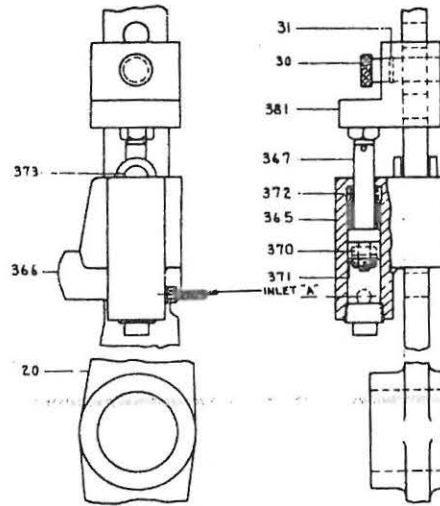

SECTION IXPARTS LISTS - SHORT STROKE ATTACHMENT

<u>Pc. No.</u>	<u>Name</u>
30	Pin
31	Snap Ring
60	Treadle Shaft
94	Treadle Board
365	Lock Cylinder
366	Adjusting Dog
367	Piston
370	Washer
371	Cup Leather
372	Spring
373	Pin
375	Plate
376	Plate
377	Valve (optional long and short stroke)
378	Bolt
381	Lock Cylinder Clamp

PARTS LISTS - TREADLE LOCK ARRANGEMENT

60	Treadle Shaft
2905	Body
2906	Plunger
2907	Bearing
2908	Guide
2909	Handle
2911	Cover
2912	Spring
2913	Pin
2923	Rod End
2924	Spacer

**SECTION IX - CECO-DROP - LINE DRAWINGS & PARTS LISTS**

**SHORT STROKE ATTACHMENT**

**TREADLE LOCK ARRANGEMENT**