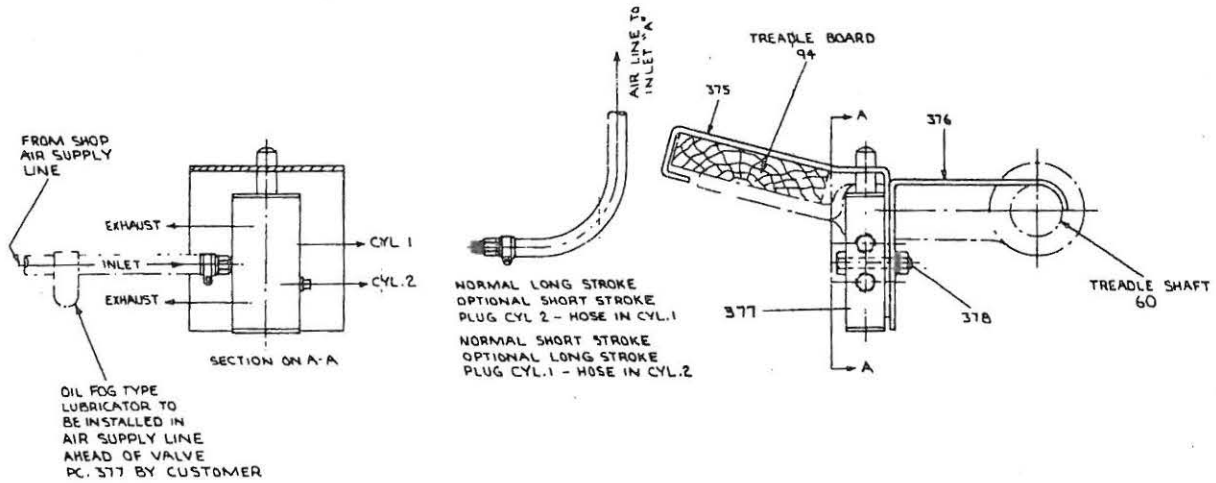

SECTION IXPARTS LISTS - SHORT STROKE ATTACHMENT

<u>Pc. No.</u>	<u>Name</u>
30	Pin
31	Snap Ring
60	Treadle Shaft
94	Treadle Board
365	Lock Cylinder
366	Adjusting Dog
367	Piston
370	Washer
371	Cup Leather
372	Spring
373	Pin
375	Plate
376	Plate
377	Valve (optional long and short stroke)
378	Bolt
381	Lock Cylinder Clamp

PARTS LISTS - TREADLE LOCK ARRANGEMENT

60	Treadle Shaft
2905	Body
2906	Plunger
2907	Bearing
2908	Guide
2909	Handle
2911	Cover
2912	Spring
2913	Pin
2923	Rod End
2924	Spacer

**SECTION IX - CECO-DROP - LINE DRAWINGS & PARTS LISTS**

**SHORT STROKE ATTACHMENT**

**TREADLE LOCK ARRANGEMENT**