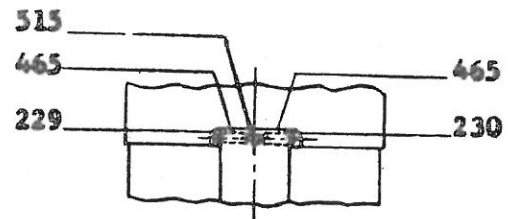

SECTION X - PARTS LISTS AND LINE DRAWINGS

FRONT

500 TO 5000 LB. CECO-DROP

FRONT

6000 LB. AND LARGER CECO-DROP

VIEW OF ADJUSTING WEDGES

VIEW TO LOCKING ARRANGEMENT
FOR 500 TO 1500 LBS. CECO-DROP

VIEW OF LOCKING ARRANGEMENT
FOR 2000 LBS. AND LARGER CECO-