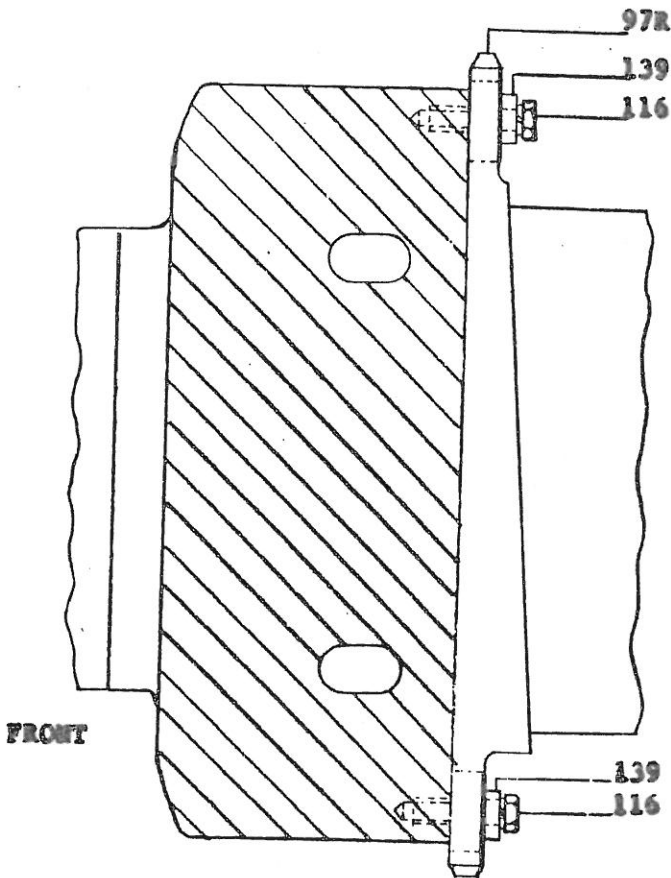

SECTION X - PARTS LISTS AND LINE DRAWINGS

FRONT

500 TO 5000 LB. CECO-DROP

FRONT

6000 LB. AND LARGER CECO-DROP

VIEW OF ADJUSTING WEDGES

VIEW TO LOCKING ARRANGEMENT
FOR 500 TO 1500 LBS. CECO-DROP

VIEW OF LOCKING ARRANGEMENT
FOR 2000 LBS. AND LARGER CECO-