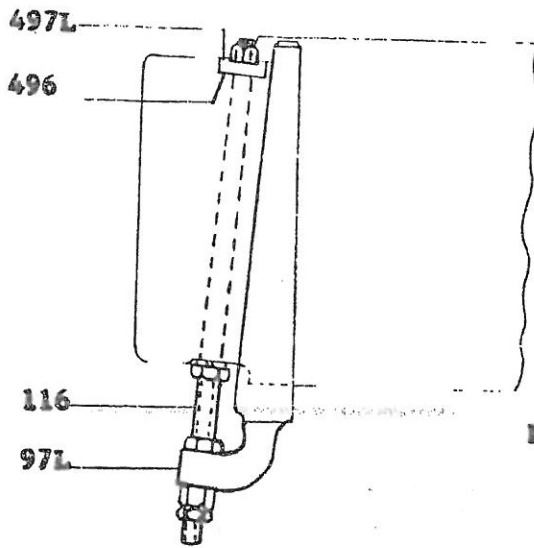

SECTION X - PARTS LISTS AND LINE DRAWINGS

FRONT

500 TO 5000 LB. CECO-DROP

FRONT

6000 LB. AND LARGER CECO-DROP

VIEW OF ADJUSTING WEDGES

VIEW TO LOCKING ARRANGEMENT
FOR 500 TO 1500 LBS. CECO-DROP

VIEW OF LOCKING ARRANGEMENT
FOR 2000 LBS. AND LARGER CECO-