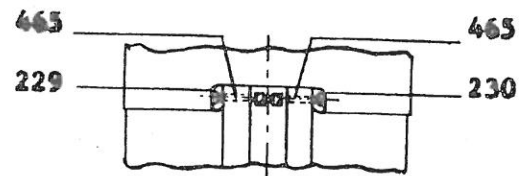

SECTION X - PARTS LISTS AND LINE DRAWINGS

FRONT

500 TO 5000 LB. CECO-DROP

FRONT

6000 LB. AND LARGER CECO-DROP

VIEW OF ADJUSTING WEDGES

VIEW TO LOCKING ARRANGEMENT
FOR 500 TO 1500 LBS. CECO-DROP

VIEW OF LOCKING ARRANGEMENT
FOR 2000 LBS. AND LARGER CECO-