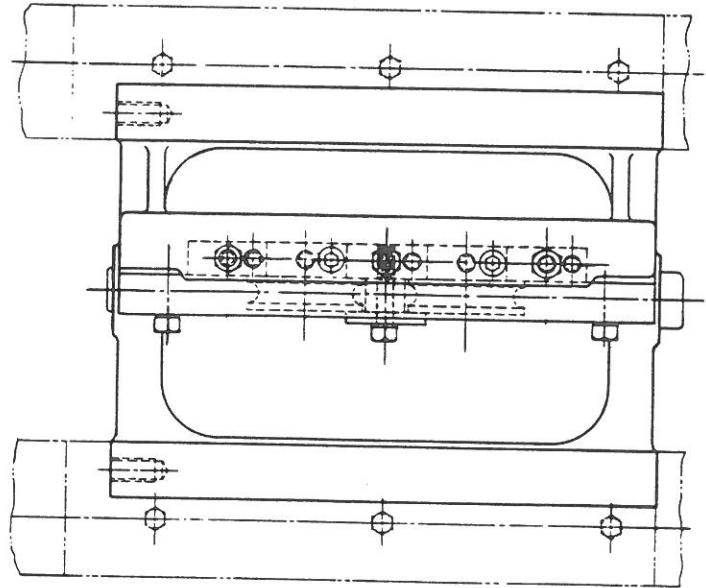

**STRAIGHTENER
PARTS LIST**

SHEET WD-8-B

A J A X

700 STRAIGHTENER COMPLETE WITH PARTS LISTED BELOW

- 701 STRAIGHTENING ROLLER BRACKET**
- 702 STRAIGHTENING SLIDE RETAINER BAR (UPPER)**
- 703 STRAIGHTENING SLIDE RETAINER BAR (LOWER)**
- 704 STRAIGHTENING ROLLER SLIDES**
- 705 STRAIGHTENING ROLLER SLIDES**

- 707 STUDS FOR STRAIGHTENING SLIDES**
- 708 STRAIGHTENING ROLLER BEARINGS & STUDS**
- 711 STRAIGHTENING ROLLER RETAINER PLATES**
- 712 RETAINER PLATE SPACER BLOCKS**

**WHEN ORDERING REPLACEMENTS STATE
SERIAL NUMBER AND SIZE STAMPED ON
NAME PLATE OF MACHINE AND DESIGNATE
PART BY BOTH NAME AND NUMBER**