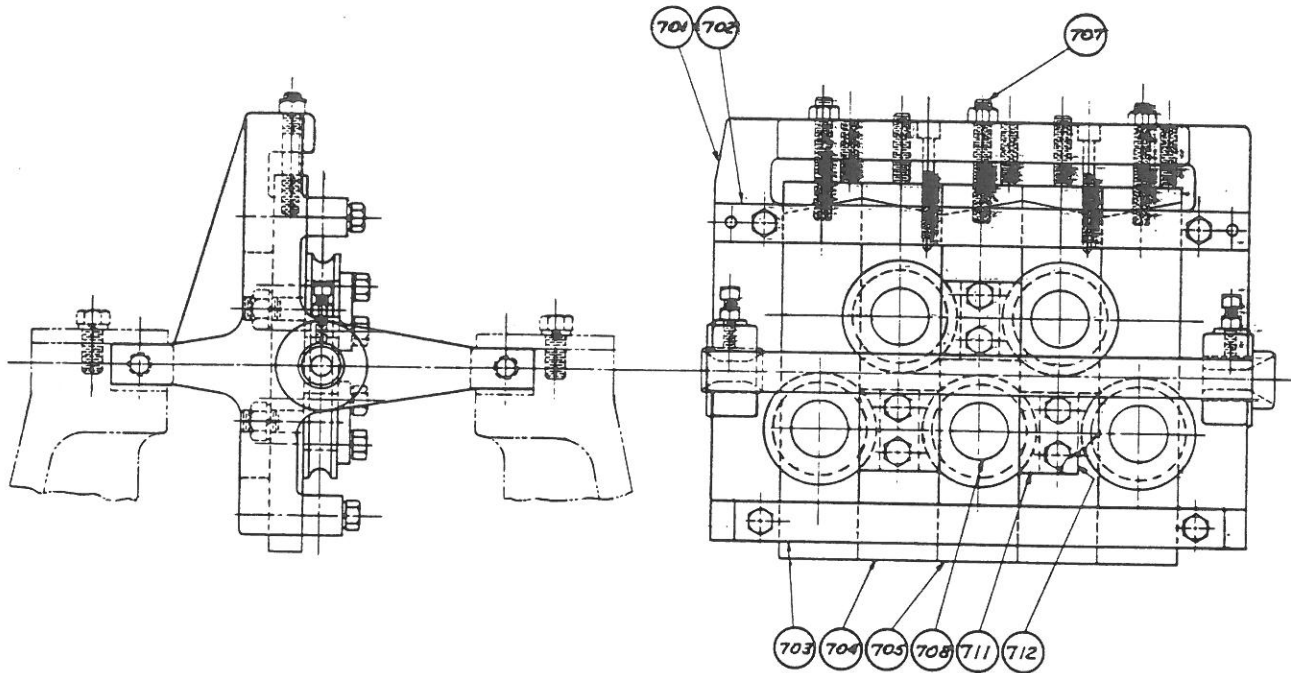

**STRAIGHTENER
PARTS LIST**

SHEET WD-8-B

A J A X

700 STRAIGHTENER COMPLETE WITH PARTS LISTED BELOW

- 701 STRAIGHTENING ROLLER BRACKET**
- 702 STRAIGHTENING SLIDE RETAINER BAR (UPPER)**
- 703 STRAIGHTENING SLIDE RETAINER BAR (LOWER)**
- 704 STRAIGHTENING ROLLER SLIDES**
- 705 STRAIGHTENING ROLLER SLIDES**

- 707 STUDS FOR STRAIGHTENING SLIDES**
- 708 STRAIGHTENING ROLLER BEARINGS & STUDS**
- 711 STRAIGHTENING ROLLER RETAINER PLATES**
- 712 RETAINER PLATE SPACER BLOCKS**

**WHEN ORDERING REPLACEMENTS STATE
SERIAL NUMBER AND SIZE STAMPED ON
NAME PLATE OF MACHINE AND DESIGNATE
PART BY BOTH NAME AND NUMBER**