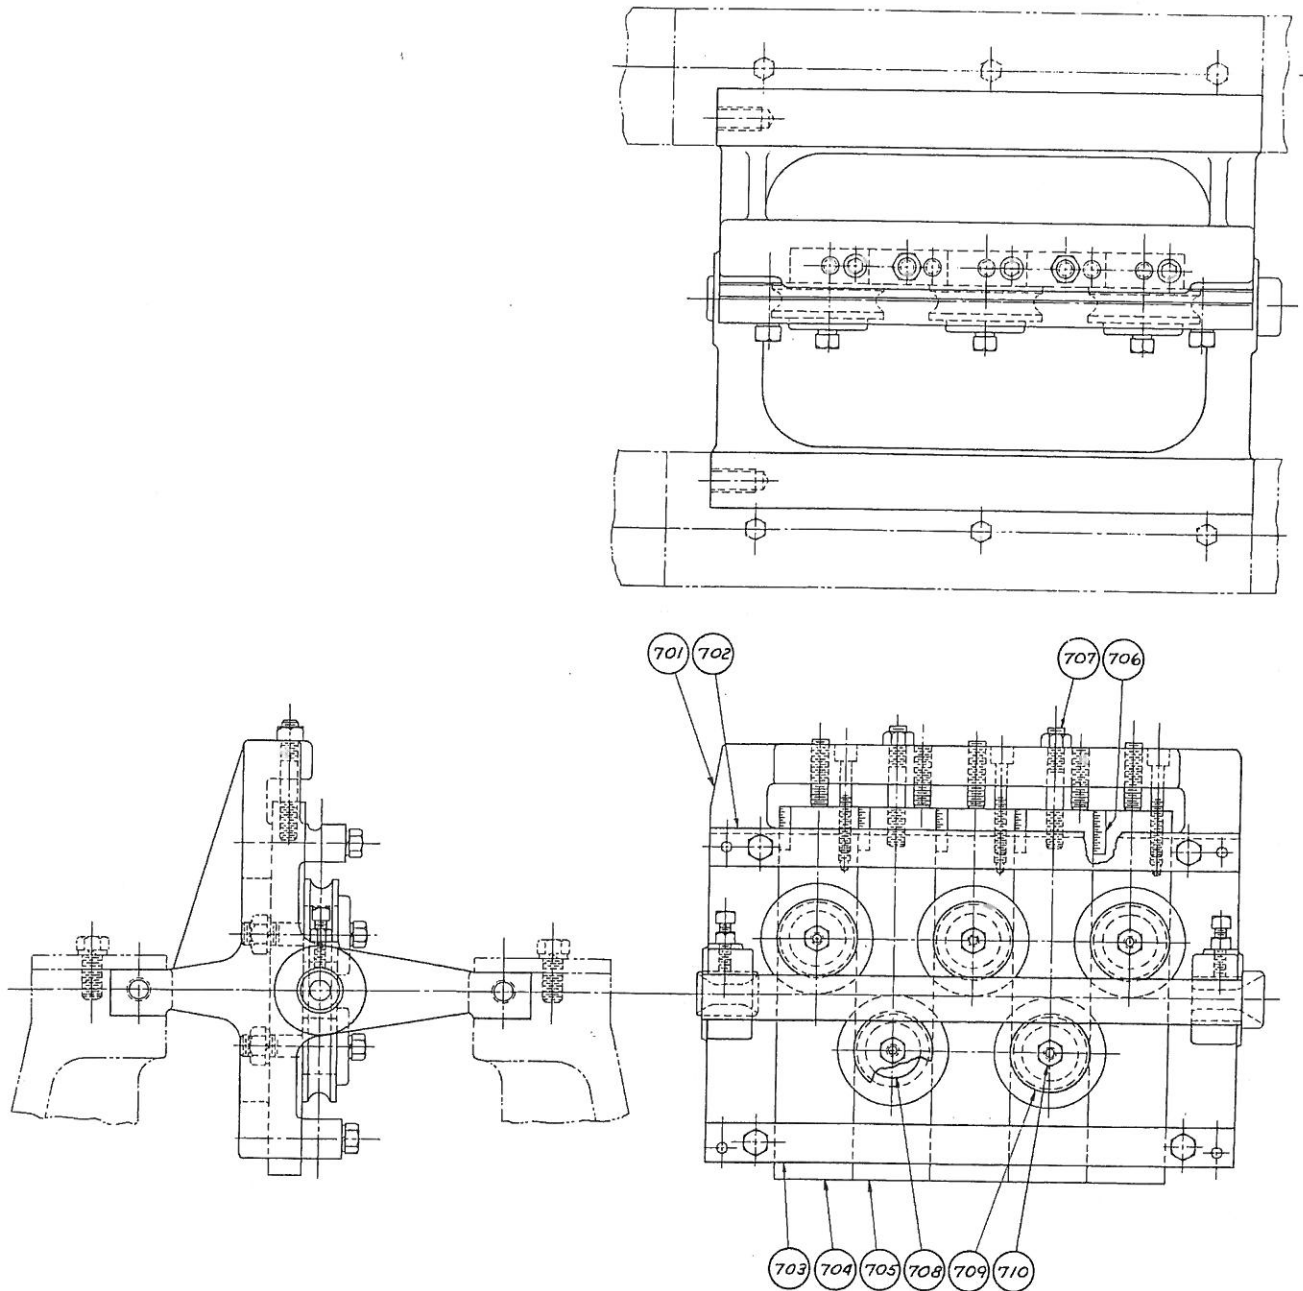

STRAIGHTENER  
PARTS LIST

SHEET WD-8

AJAX

- 700 STRAIGHTENER COMPLETE WITH PARTS 701 TO 710 INCLUSIVE
- 701 STRAIGHTENING ROLLER BRACKET
- 702 STRAIGHTENING SLIDE RETAINER BAR (UPPER)
- 703 STRAIGHTENING SLIDE RETAINER BAR (LOWER)
- 704 STRAIGHTENING ROLLER SLIDES
- 705 STRAIGHTENING ROLLER SLIDES
- 706 STRAIGHTENING SLIDE SCALES
- 707 STUDS FOR STRAIGHTENING SLIDES
- 708 STRAIGHTENING ROLLER BEARINGS & STUDS
- 709 STRAIGHTENING ROLLER RETAINER WASHERS
- 710 STRAIGHTENING ROLLER RETAINER SCREWS

WHEN ORDERING REPLACEMENTS STATE  
SERIAL NUMBER AND SIZE STAMPED ON  
NAME PLATE OF MACHINE AND DESIGNATE  
PART BY BOTH NAME AND NUMBER

THE AJAX MANUFACTURING COMPANY  
CLEVELAND (17), OHIO